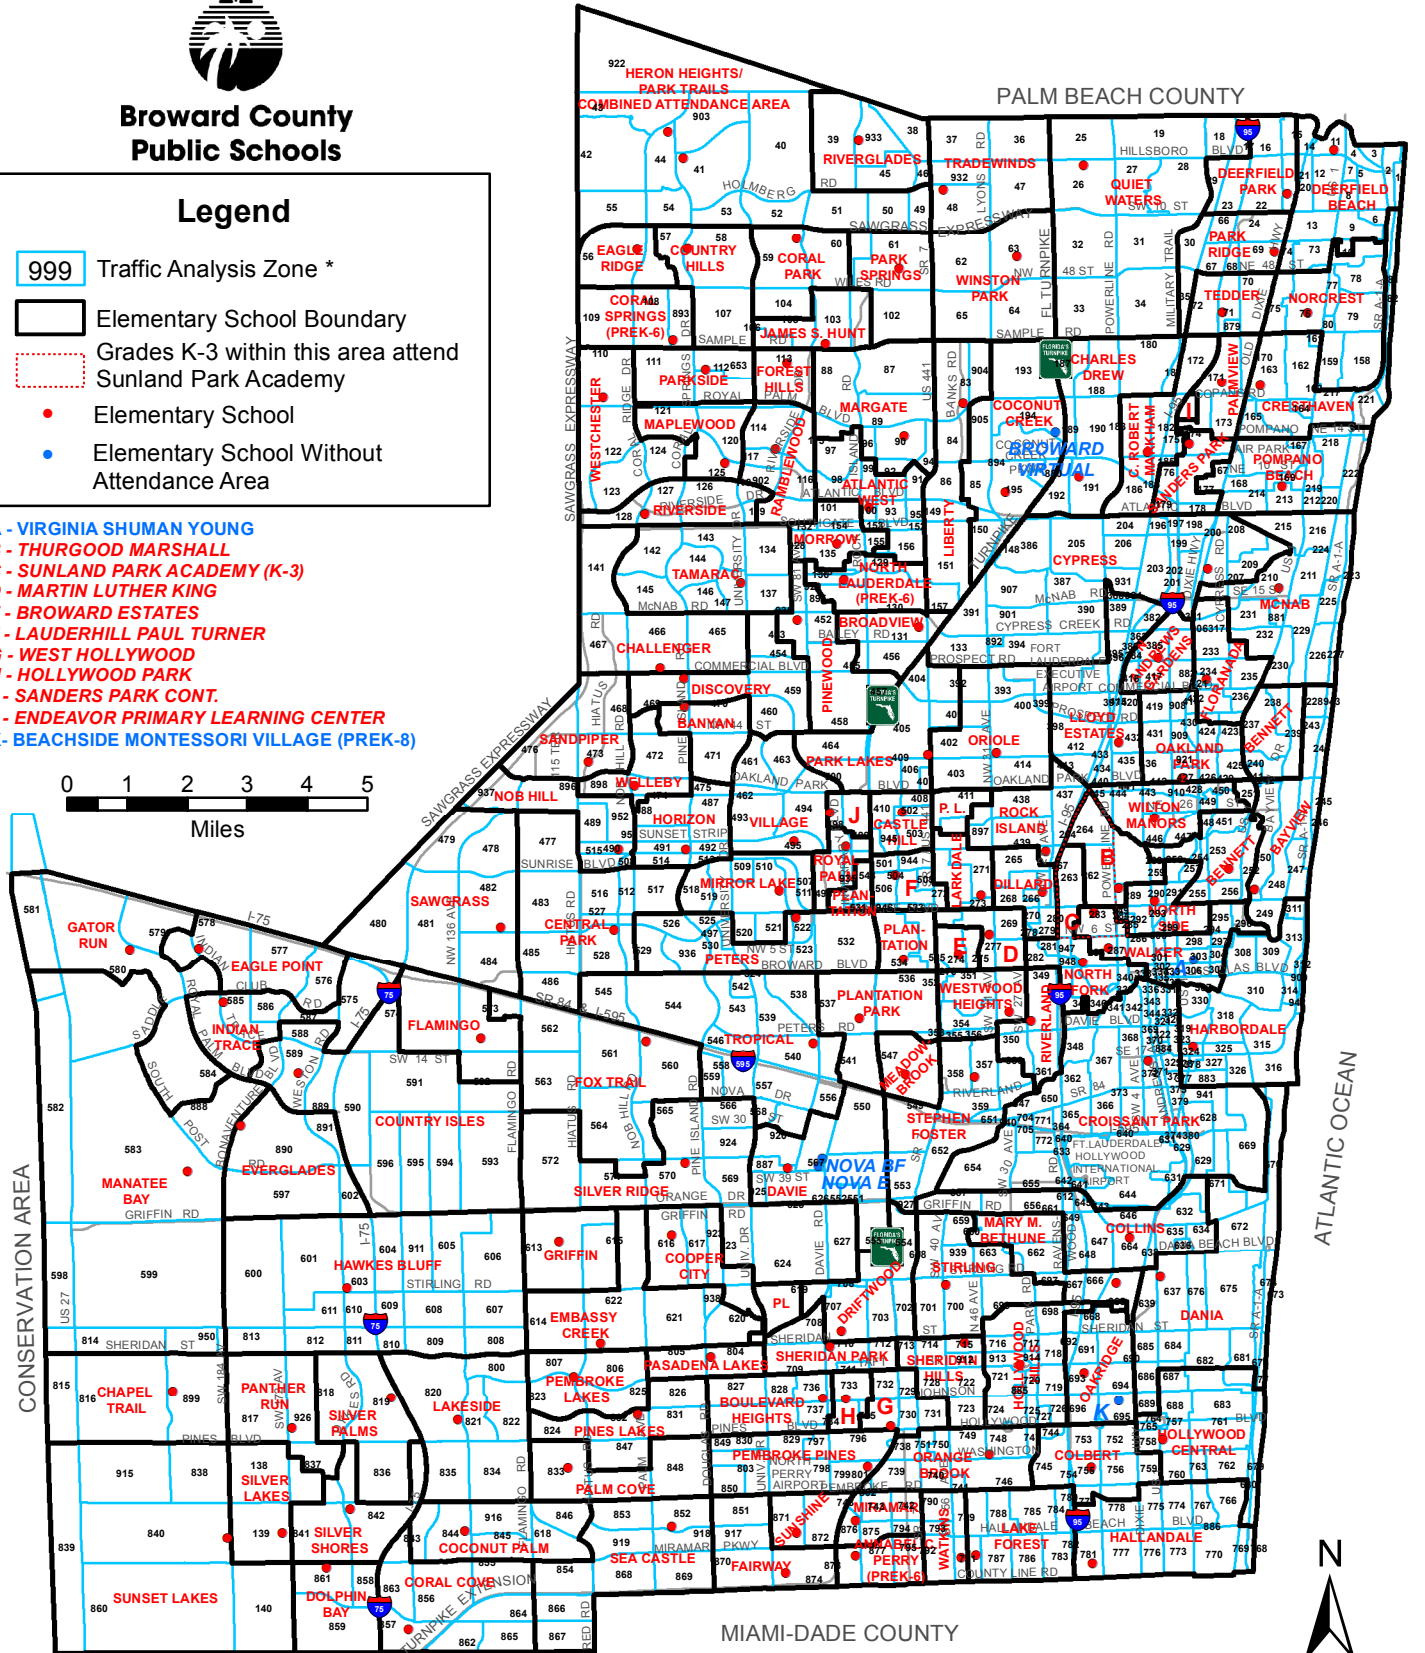

# 2014-2015 ELEMENTARY SCHOOL BOUNDARIES

## Traffic Analysis Zones

**Broward County  
Public Schools**

### Legend

- 999 Traffic Analysis Zone \*
- Elementary School Boundary
- Grades K-3 within this area attend Sunland Park Academy
- Elementary School
- Elementary School Without Attendance Area

- A - VIRGINIA SHUMAN YOUNG**
- B - THURGOOD MARSHALL**
- C - SUNLAND PARK ACADEMY (K-3)**
- D - MARTIN LUTHER KING**
- E - BROWARD ESTATES**
- F - LAUDERHILL PAUL TURNER**
- G - WEST HOLLYWOOD**
- H - HOLLYWOOD PARK**
- I - SANDERS PARK CONT.**
- J - ENDEAVOR PRIMARY LEARNING CENTER**
- K - BEACHSIDE MONTESSORI VILLAGE (PREK-8)**

\* 2012 Traffic Analysis Zone data provided by Broward Metropolitan Planning Organization (MPO)